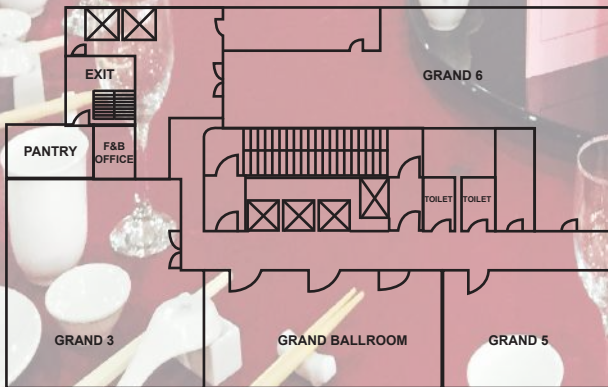

# CONFERENCE FACILITIES

HALL	AREA (SQ Meter)	CAPACITY (Pax)				
		Theatre	Class Room	U-Shape	Dinner	Cocktail
Central 1	86	90	50	30	100	90
Central 3	63	40	30	20	30	40
Dewan 1	119	130	50	30	70	130
Dewan 2	311	320	230	50	260	320
Continental Hall	430	450	280	80	330	450
Grand Hall	255	200	180	60	130	200
Grand 3	96	120	60	40	100	120
Grand 4   5	213	150	70	40	100	150
Grand 6	300	300	150	60	250	300
Poolside	150	-	-	-	40	100