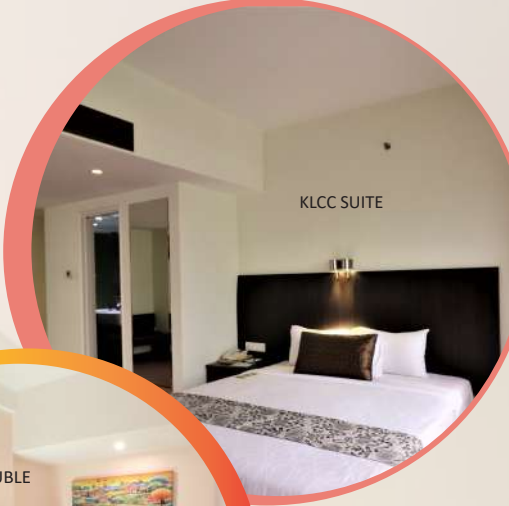

# Hotel Grand Continental KUALA LUMPUR

PREMIUM QUAD

PREMIUM TWIN

PREMIUM DOUBLE

KLCC SUITE

## Deluxe Room

> WiFi, Flat Screen, LED TV, IDD Telephone Services, Hair Dryer, Individual Control Air-Conditioning, Coffee Tea Facilities, Bottled Drinking Water, Mini Fridge, Auto Boiler, Bathroom amenities, Iron & Ironing Board.

Deluxe Triple / Quad	Deluxe Twin / Double
250 sq ft	190 sq ft

## KLCC & City Suites

> WiFi, Non- Smoking Rooms, Large Corner Rooms with fantastic View of the KL City, 40" Flat Screen LED TV.  
> Room Size of KLCC Suite and City Suite is Approximately 270 sq ft.