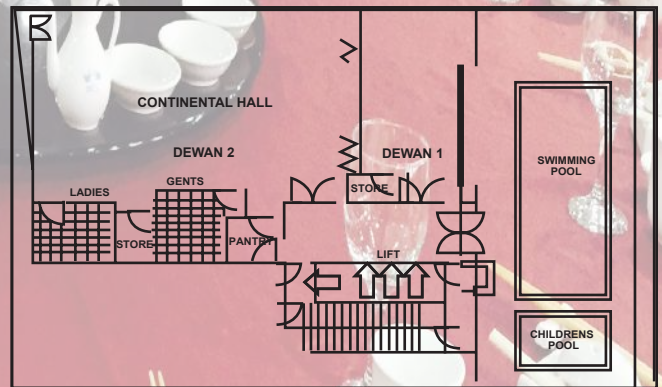

BRIDAL SUITE

Premium Check In

CONTINENTAL KL

# CONFERENCE FACILITIES

HALL	AREA (SQ Meter)	CAPACITY (Pax)				
		Theatre	Class Room	U-Shape	Dinner	Cocktail
Central 1	86	90	50	30	100	90
Central 3	63	40	30	20	30	40
Dewan 1	119	130	50	30	70	130
Dewan 2	311	320	230	50	260	320
Continental Hall	430	450	280	80	330	450
Grand Hall	255	200	180	60	130	200
Grand 3	96	120	60	40	100	120
Grand 4   5	213	150	70	40	100	150
Grand 6	300	300	150	60	250	300
Poolside	150	-	-	-	40	100