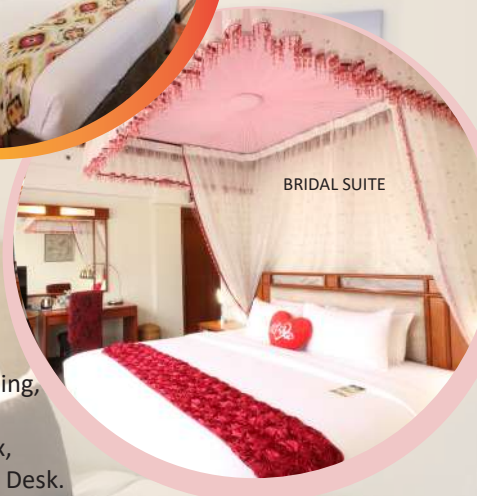

BRIDAL SUITE